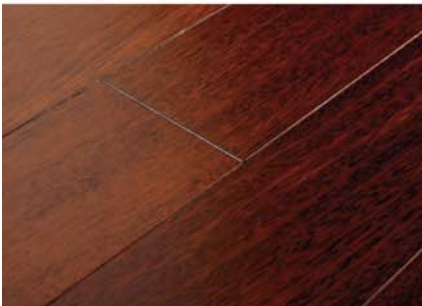

DOUSSIE JASPER  
3½" (90mm)

DOUSSIE NATURAL MANOR  
3½" (90mm)

HICKORY NATURAL STUDIO  
3½" (90mm)

JATOPA NATURAL ELITE  
4¾" (120mm)

MERBAU BLACKROCK  
4¾" (120mm)

MERBAU NATURAL ELITE  
4¾" (120mm)

NORTH AMERICAN RED OAK NATURAL ELITE  
3½" (90mm)